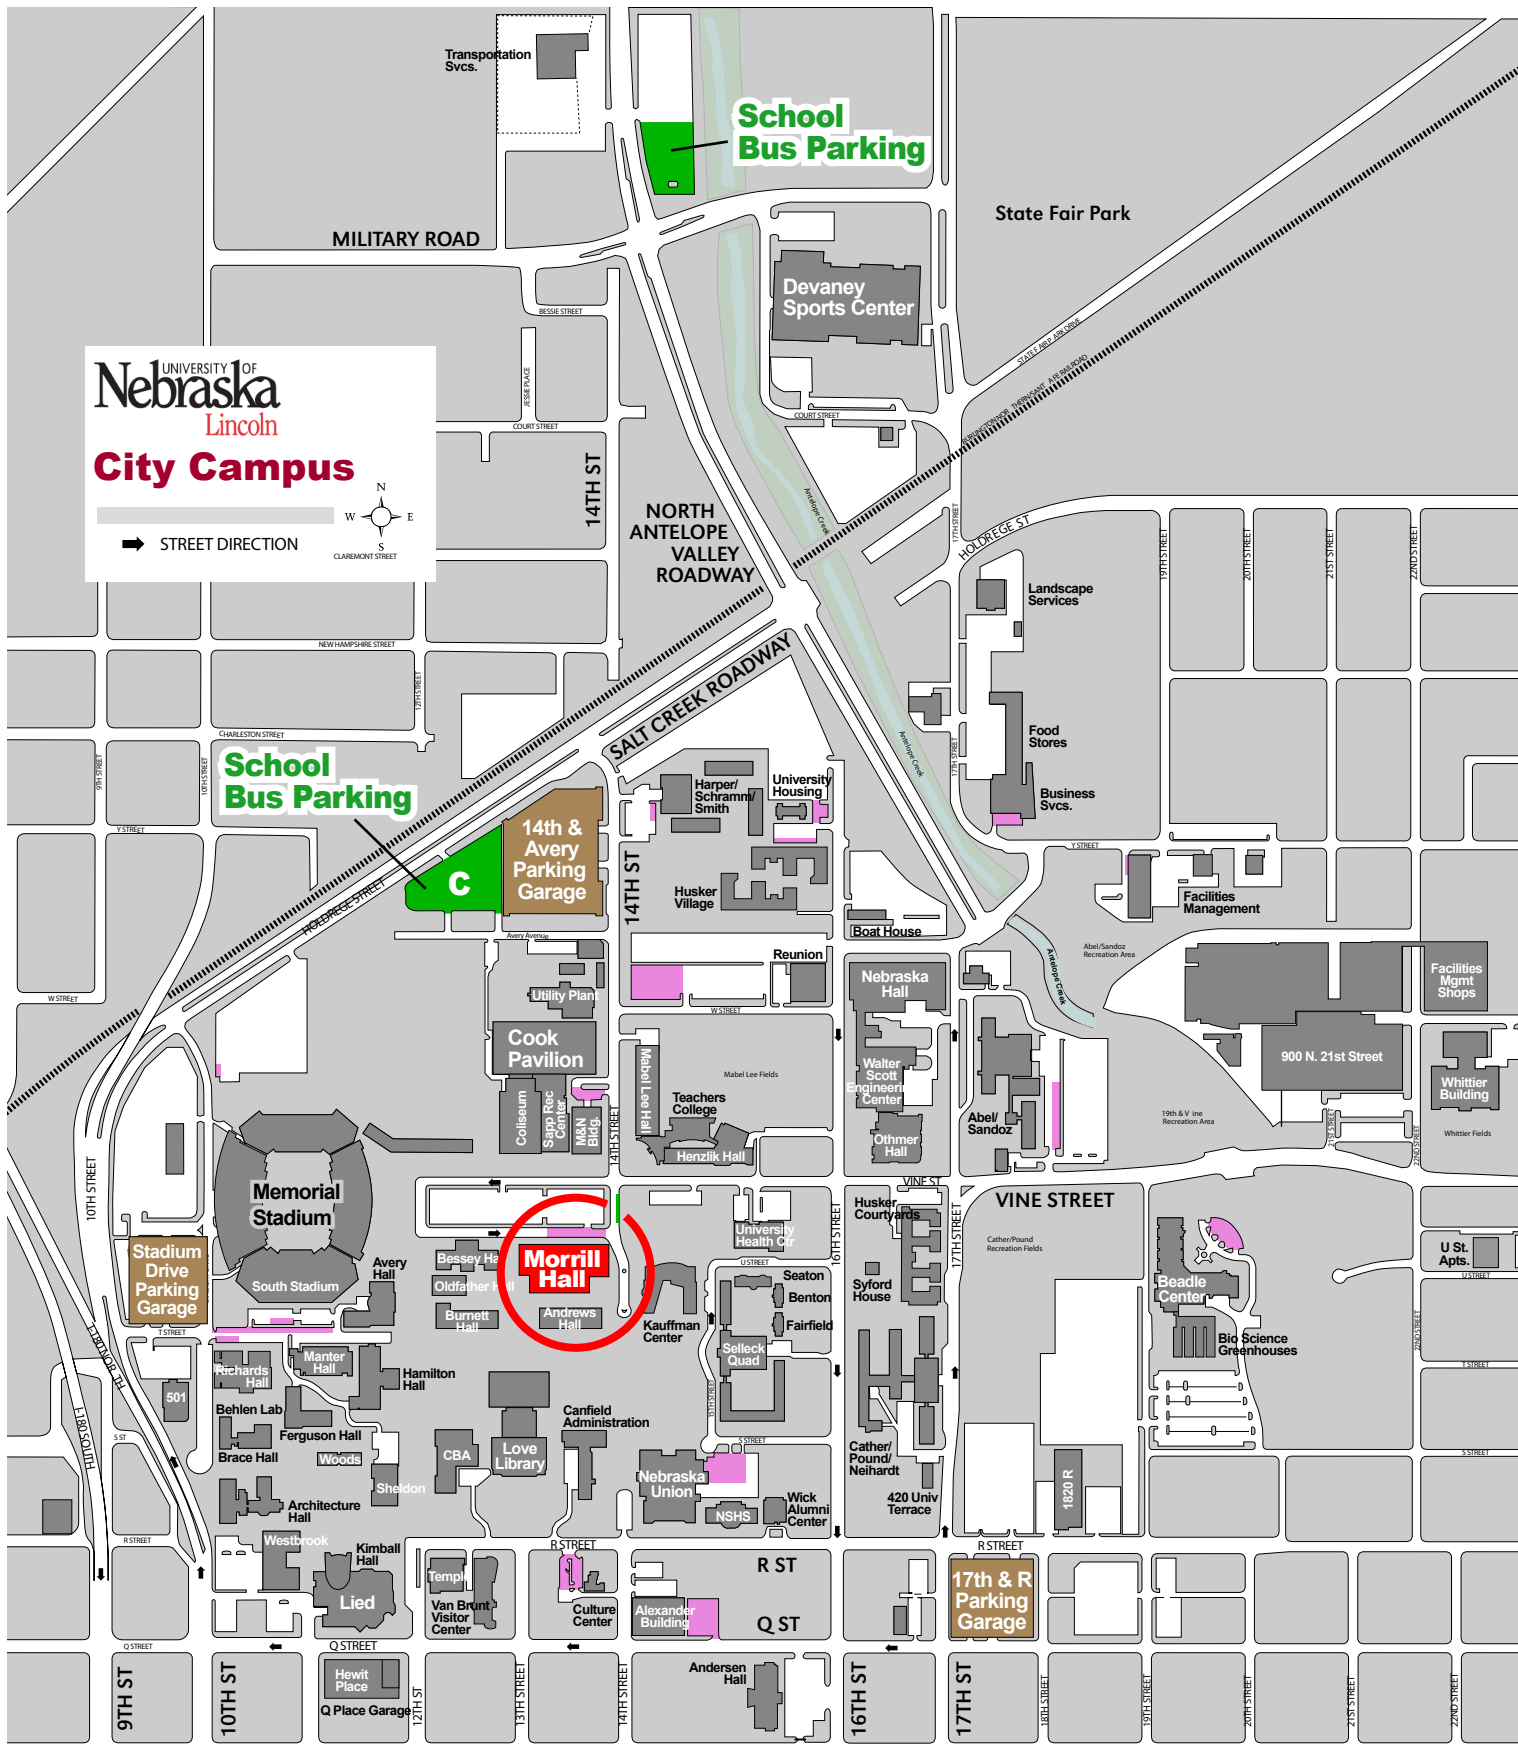

UNIVERSITY OF
Nebraska
Lincoln
City Campus

- Visitor/Metered Parking
- Garage Parking (14th Street, 17th Street, Stadium)
- School Bus Parking